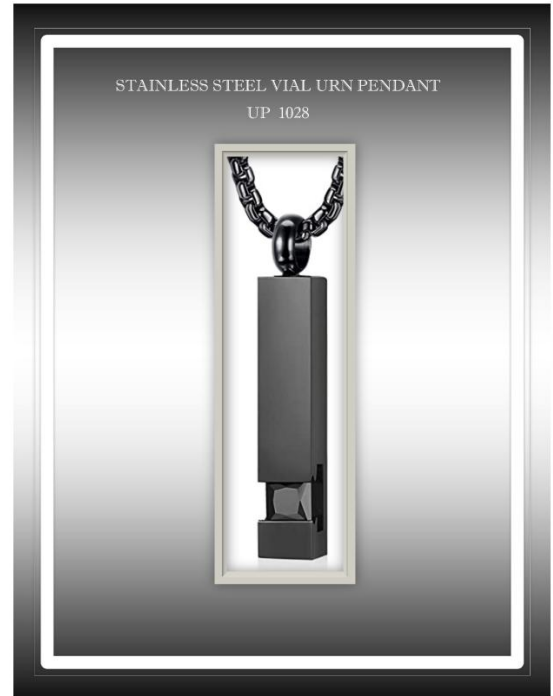

Cherry stand **Large** is for Urn.
Cherry stand **Small** is for Keepsake

Silhouette Rabbit Urn

2894 P

RABBIT URN

Pendants

\$69.00 each, Includes the chain

Stainless Steel Vial Solid UP1027

Stainless Steel Vial Jewel UP1029

Stainless Steel Dog Tag Black UP1024

Stainless St. Dog Tag Rose Gold UP1023

Pendants

\$69.00 each, Includes the chain

Stainless Steel Heart Rose Gold UP1021

Stainless Steel Vial Black Jewel UP1028

Stainless Steel Poem UP1020