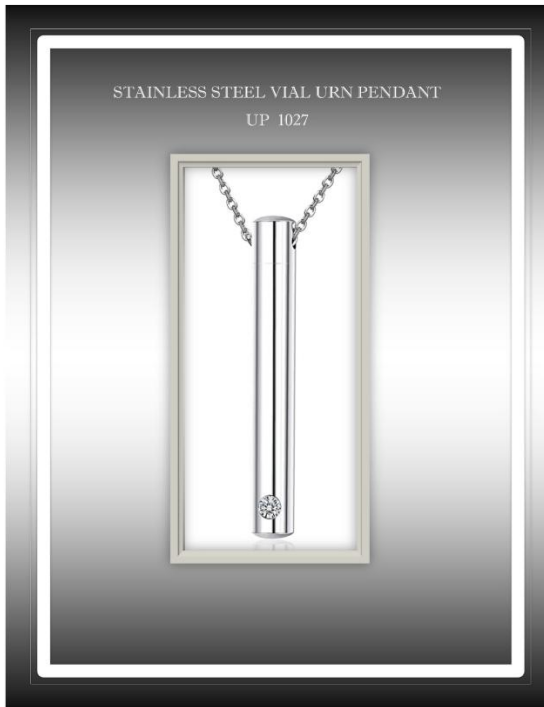

Cherry stand **Large** is for Urn.
Cherry stand **Small** is for Keepsake

Silhouette Rabbit Urn

2894 P

RABBIT URN

Pendants

\$69.00 each, Includes the chain

Stainless Steel Vial Solid UP1027

Stainless Steel Vial Jewel UP1029