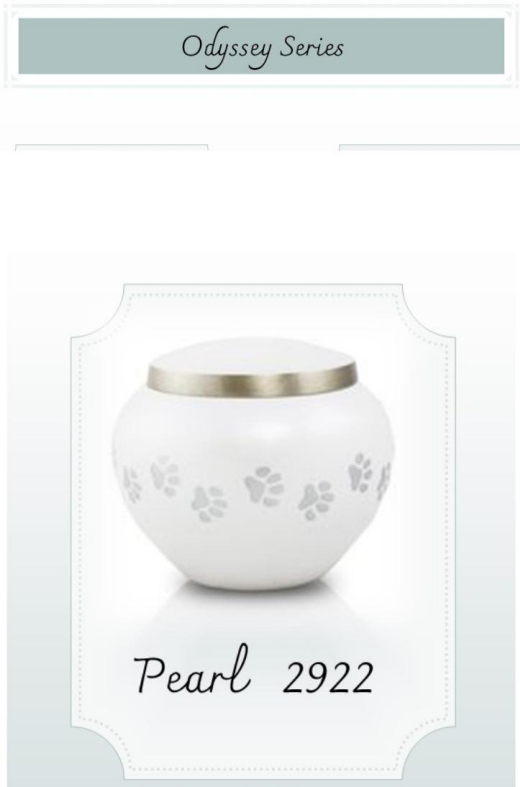

Odyssey Slate Urn

\$98.00

Odyssey Series

Odyssey Raku Urn

\$98.00

Odyssey Series

Odyssey Pearl Urn

\$98.00