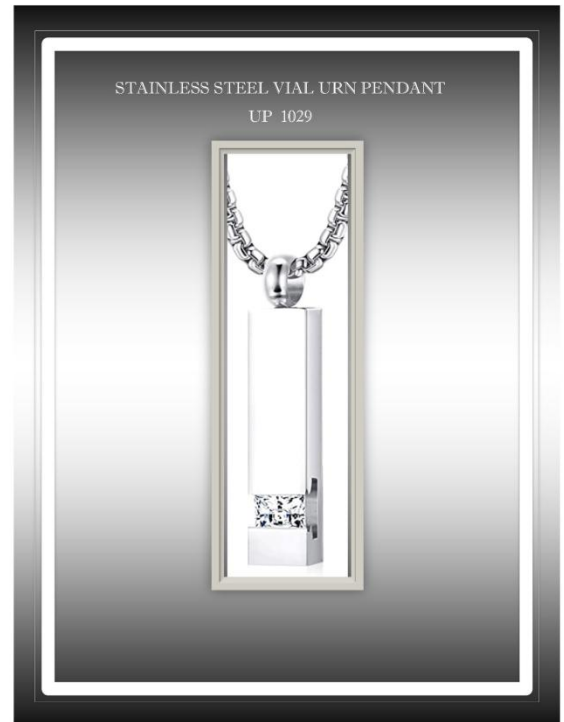

Cherry stand **Large** is for Urn.
Cherry stand **Small** is for Keepsake

Silhouette Rabbit Urn

2894 P

RABBIT URN

Pendants

\$69.00 each, Includes the chain

Stainless Steel Vial Solid UP1027

Stainless Steel Vial Jewel UP1029