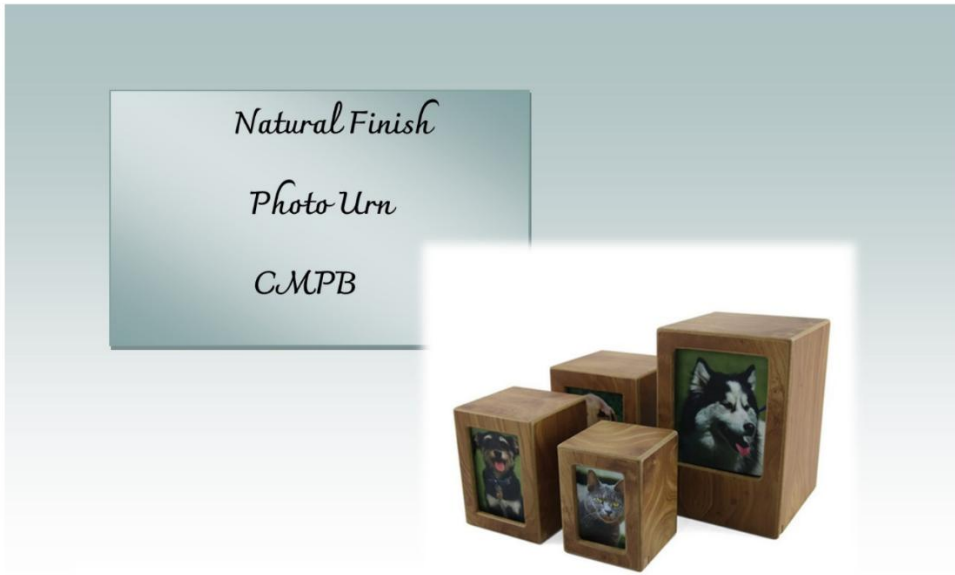

Natural Finish Photo Urn

$88.00