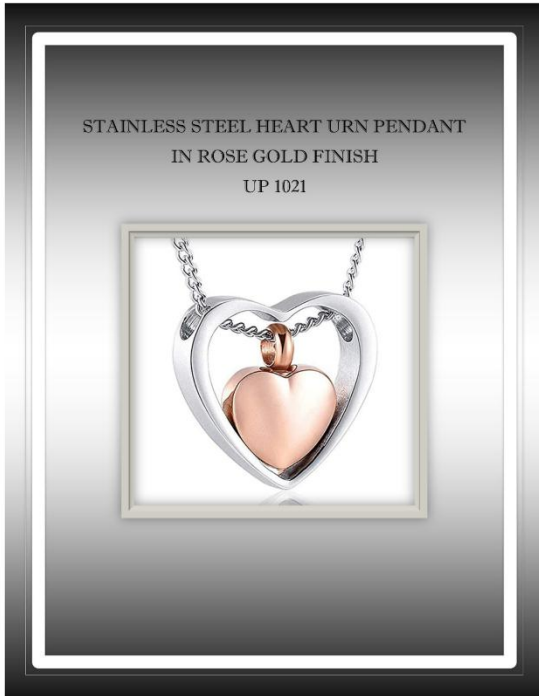

Cherry stand **Large** is for Urn.
Cherry stand **Small** is for Keepsake

Silhouette Rabbit Urn

2894 P

RABBIT URN

Pendants

\$69.00 each, Includes the chain

Stainless Steel Vial Solid UP1027

Stainless Steel Vial Jewel UP1029

Stainless Steel Dog Tag Black UP1024

Stainless St. Dog Tag Rose Gold UP1023

Pendants

\$69.00 each, Includes the chain

Stainless Steel Heart Rose Gold UP1021

Stainless Steel Vial Black Jewel UP1028

Stainless Steel Poem UP1020