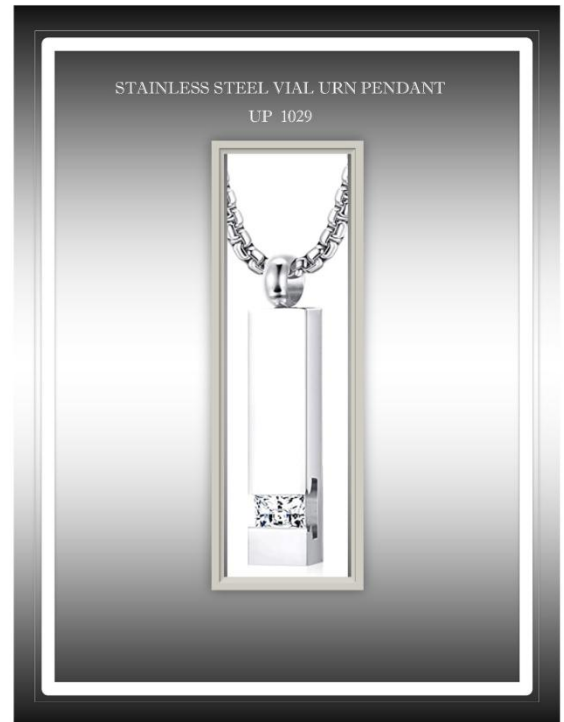

Keepsake Heart Stand (Cherry)

\$14 - \$16

Cherry stand *Large* is for Urn. Cherry stand *Small* is for Keepsake

*Cherry Heart Stand*

*Large-CMACHS / Small-CMACHKS*

Cherry stand **Large** is for Urn.  
Cherry stand **Small** is for Keepsake

*Silhouette Rabbit Urn*

*2894 P*

**RABBIT URN**

## **Pendants**

\$69.00 each, Includes the chain

**Stainless Steel Vial Solid UP1027**

**Stainless Steel Vial Jewel UP1029**

**Stainless Steel Dog Tag Black UP1024**

**Stainless St. Dog Tag Rose Gold UP1023**