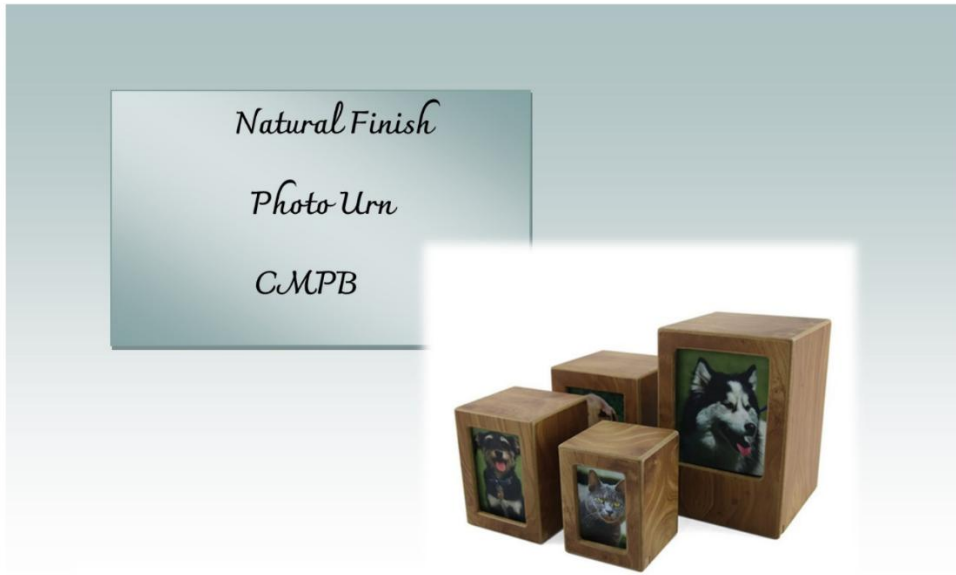

Natural Finish Photo Urn

$88.00