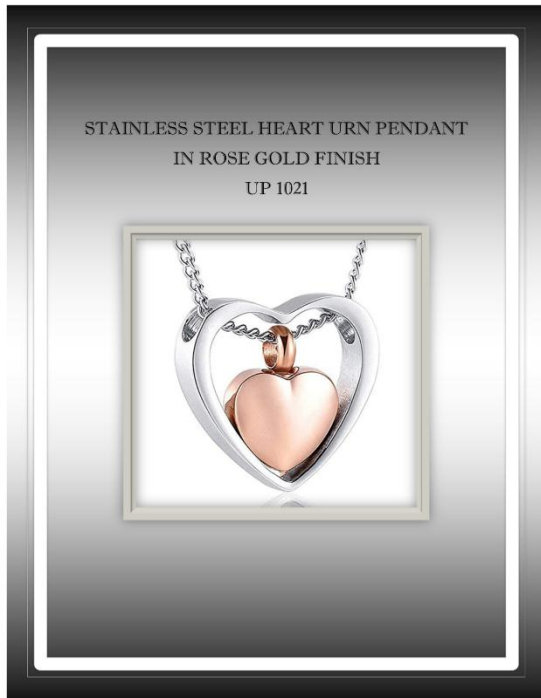

Pendants

$69.00 each, Includes the chain

Stainless Steel Heart Rose Gold UP1021