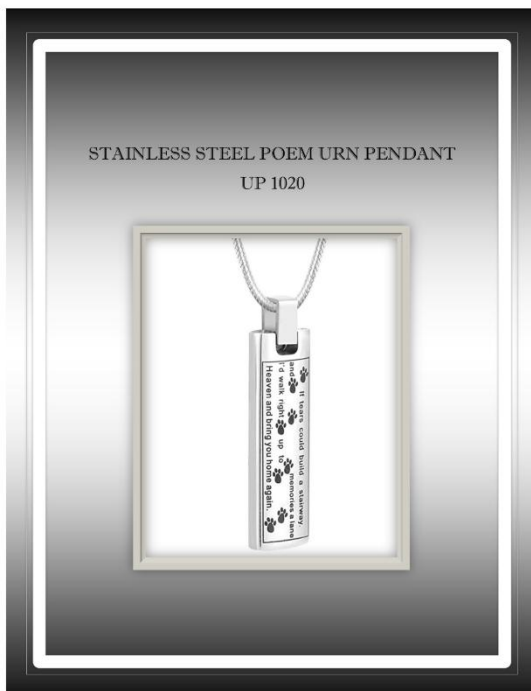

Stainless Steel Poem UP1020