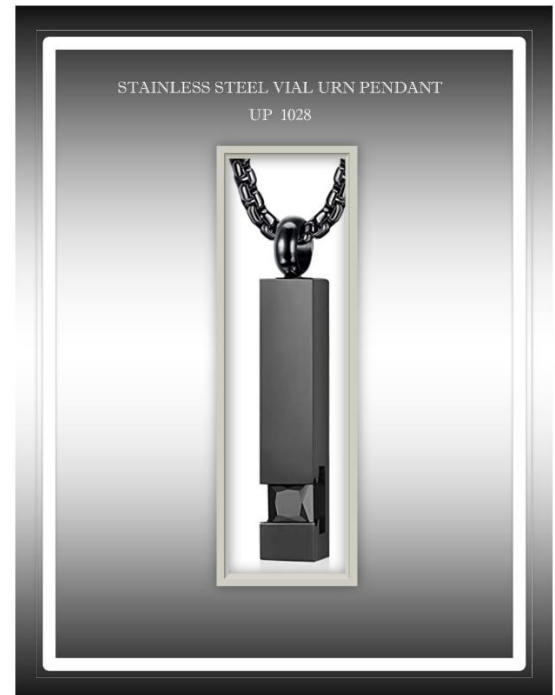

Stainless Steel Vial Black Jewel UP1028